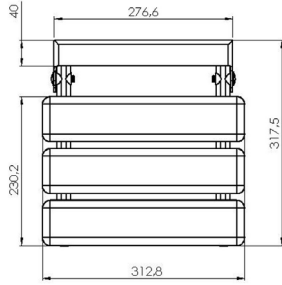

SEGMENT wall mounted, fold-down seat incl. plastic slats

777653 010 glossy-coated, stainless steel frame

Production since 1998

Accessories for bathroom and toilet, product line SEGMENT, wall mounted, fold-down seat incl. plastic slats - white.

- Foldable, suitable for shower
- Max. weight up to 150 kg in case of professional mounting
- Delivery with screws, without assembling parts

Specifications:

- Distance of screws 190; 33,5 mm
- Bore diameter 16 mm
- Weight not packed 2,88 kg
- Weight packed 3,14 kg

Mounting FIS VS 150C fixtures
as needed, please add it in your ordering

Packaging single cardboard box,
442 x 323 x 85 mm

Spare parts

- H911-9901 plastic slat - white
3 slats required for one lattice)
- Y018-0099 FIS VS 150C fixtures, for brick, concrete,
pore and lightweight concrete