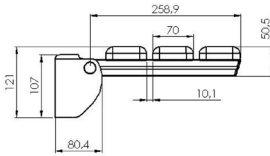

SEGMENT wall mounted, fold-down seat incl. plastic slats

777653 010 glossy-coated, stainless steel frame

Production since 1998

Accessories for bathroom and toilet, product line SEGMENT, wall mounted, fold-down seat incl. plastic slats - white.

- Foldable, suitable for shower
- Max. weight up to 150 kg in case of professional mounting
- Delivery with screws, without assembling parts

Specifications:

- Distance of screws 190; 33,5 mm
- Bore diameter 16 mm
- Weight not packed 2,88 kg
- Weight packed 3,14 kg

Mounting FIS VS 150C fixtures
as needed, please add it in your ordering

Packaging single cardboard box,
442 x 323 x 85 mm

Spare parts

- H911-9901 plastic slat - white
3 slats required for one lattice)
- Y018-0099 FIS VS 150C fixtures, for brick, concrete,
pore and lightweight concrete