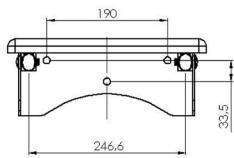

SEGMENT wall mounted, fold-down seat incl. plastic slats

777653 010 glossy-coated, stainless steel frame

Production since 1998

Accessories for bathroom and toilet, product line SEGMENT, wall mounted, fold-down seat incl. plastic slats - white.

- Foldable, suitable for shower
- Max. weight up to 150 kg in case of professional mounting
- Delivery with screws, without assembling parts

Specifications:

- Distance of screws 190; 33,5 mm
- Bore diameter 16 mm
- Weight not packed 2,88 kg
- Weight packed 3,14 kg

Mounting FIS VS 150C fixtures
as needed, please add it in your ordering

Packaging single cardboard box,
442 x 323 x 85 mm

Spare parts

- H911-9901 plastic slat - white
3 slats required for one lattice)
- Y018-0099 FIS VS 150C fixtures, for brick, concrete,
pore and lightweight concrete